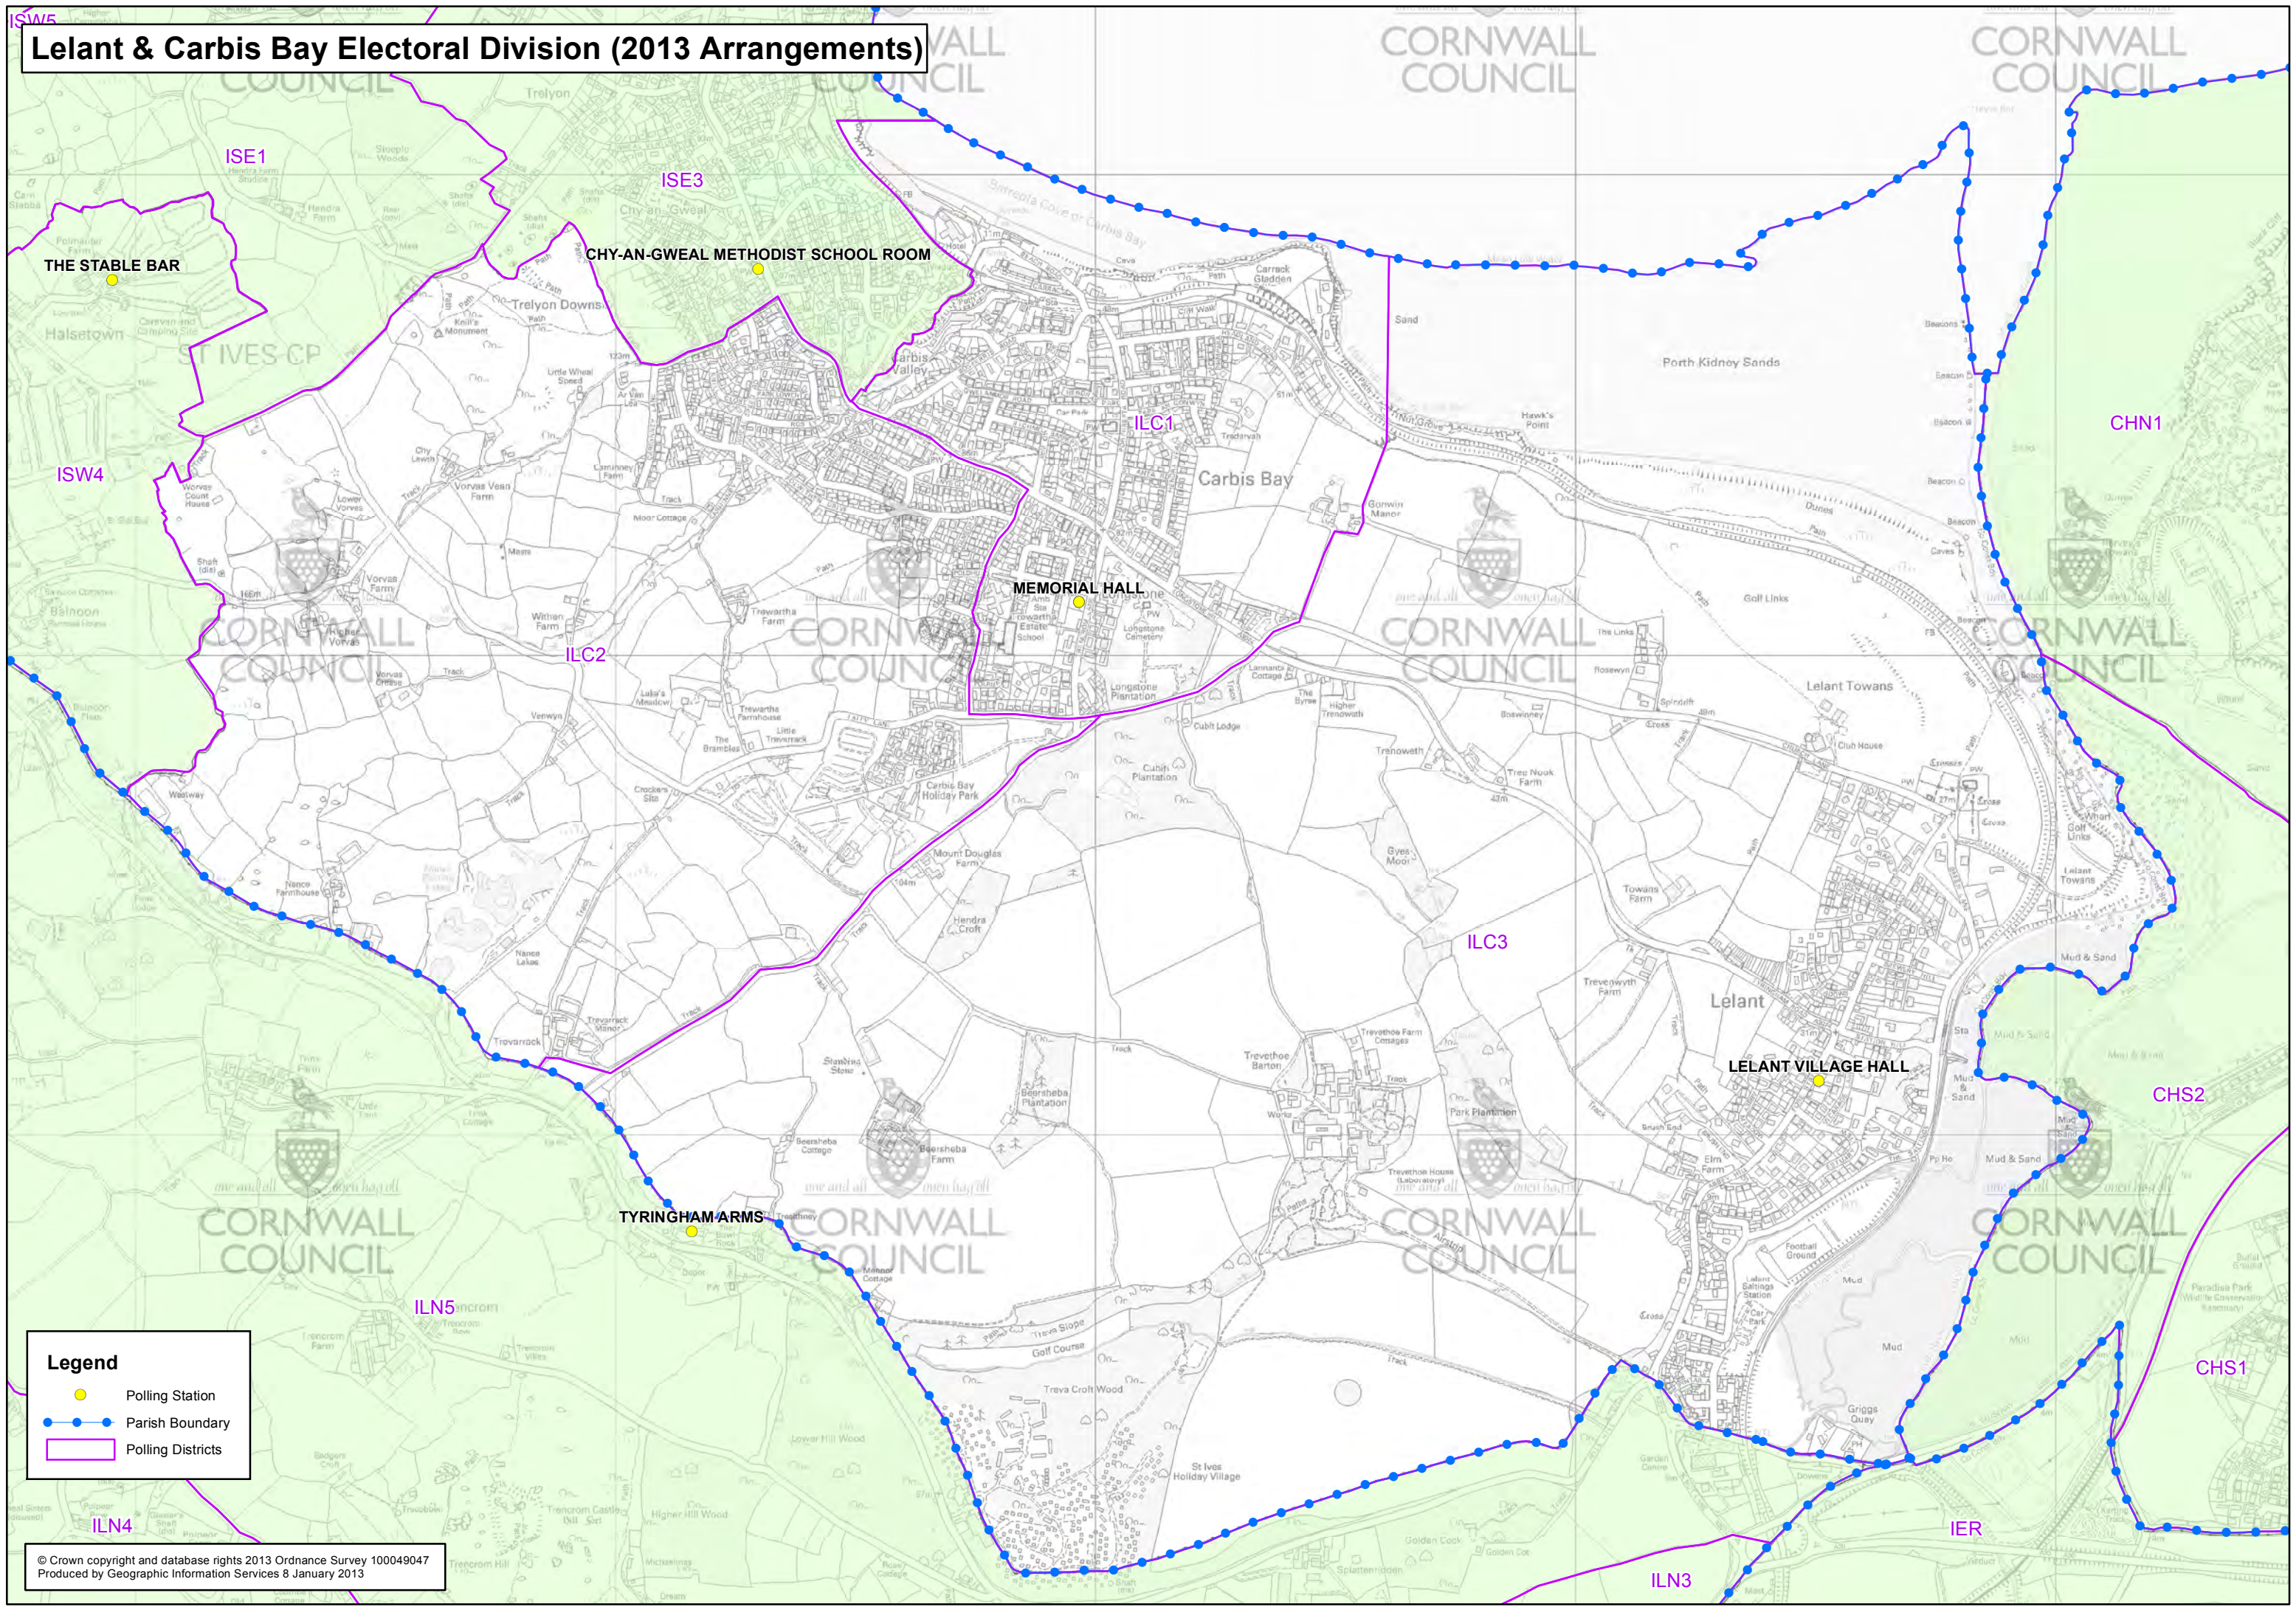

# Lelant & Carbis Bay Electoral Division (2013 Arrangements)

**Legend**

- Polling Station
- Parish Boundary
- Polling Districts